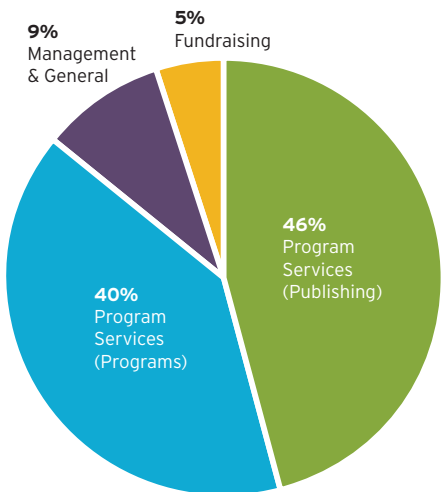

EXPENSES 2016-2017

* These figures reflect expenditures from bequests received in FY13 and FY16. The Board of Directors authorized strategic investments in FY17 for volunteer leadership, youth programs and eLearning to increase capacity in volunteer outdoor education.