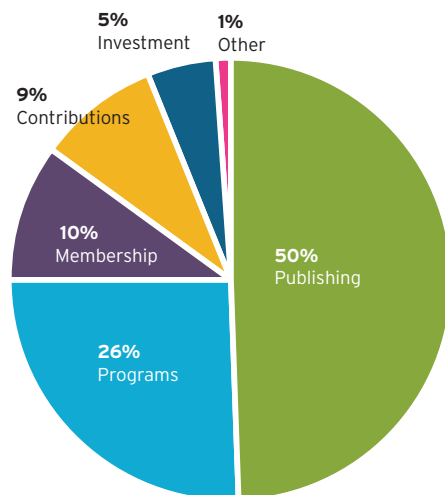

Assets	2016 - 2017	2015 - 2016
Current Assets	$5,657,525	$5,694,380
Long-term Investments	$2,608,446	$2,318,814
Snoqualmie Note Receivable (net of current portion)	$493,983	$845,820
Fixed Assets (less accumulated depreciation)	$5,040,023	$5,229,460
Author Advances	$303,389	$295,275
Total Assets	$14,103,366	$14,383,749

Liabilities & Net Assets

Liabilities	2016 - 2017	2015 - 2016
Current Liabilities	$1,092,087	$787,854
Long-term Liabilities	-	-
Total Liabilities	$1,092,087	$787,854
Net Assets		
Unrestricted	$12,534,201	$12,945,259
Temporarily Restricted	$477,078	$650,636
Total Net Assets	$13,011,279	$13,595,895
Total Liabilities & Net Assets	$14,103,366	$14,383,749

CONDENSED STATEMENT OF ACTIVITIES

Revenues	2016 - 2017		2015 - 2016	
Publishing	50%	$3,679,539	39%	$3,314,500
Programs	26%	$1,902,296	21%	$1,771,404
Contributions	9%	$653,405	13%	$1,067,925
Membership	10%	$717,193	6%	$531,602
Investments	5%	$353,561	3%	$247,533
Capital Contributions	0%	$9,250	2%	$203,555
Gain on Snoqualmie Sale	0%		15%	$1,292,800
Other	1%	$57,843	0%	$33,304
Total	100%	$7,373,087	100%	$8,462,623

Expenses

Program Services (Programs)	40%	$3,146,585	38%	$2,735,338
Program Services (Publishing)	46%	$3,571,141	48%	$3,397,746
Fundraising	5%	$419,600	5%	$387,576
Management & General	9%	$687,584	8%	$592,922
Total	100%	$7,824,910*	100%	$7,113,582

SUPPORT & REVENUE 2016 - 2017