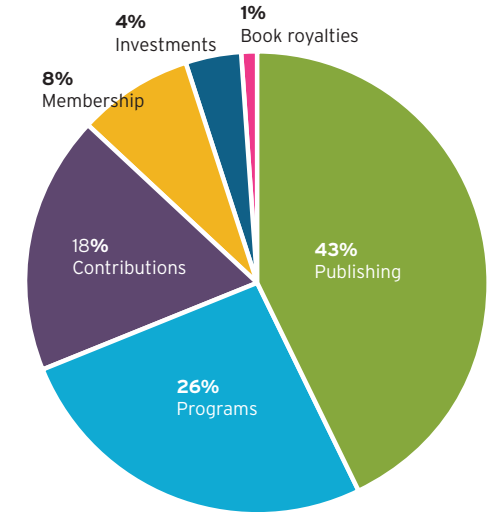

SUPPORT & REVENUE FY 2018