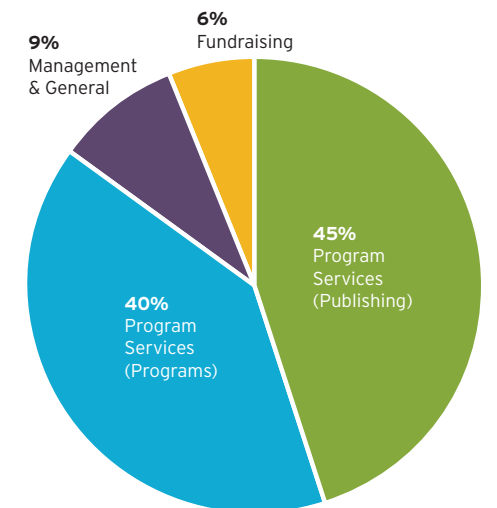

EXPENSES FY 2018

* Fiscal year 2018 with comparative totals for Fiscal year 2017 reflects the presentation of the audited statements. These figures reflect expenditures from bequests received in FY 2013 and FY 2016. The Board of Directors authorized strategic investments in FY 2017 and FY 2018 for volunteer leadership, youth programs, and eLearning to increase capacity in volunteer outdoor education.