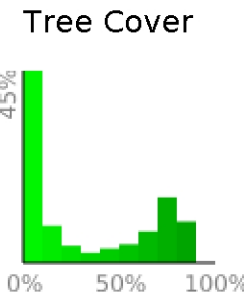

# Van Trump West

range 3635' to 10010' gain 6657' loss 282' exaggeration 1x

Slope Angle (top), Land Cover (middle), Tree Cover (bottom)

Min 3635'  
Avg 6170'  
Max 10010'  
Delta 6375'

Min 1°  
Avg 25°  
Max 47°

Forest 35%  
Shrub 25%  
Ice 23%  
Barren 18%