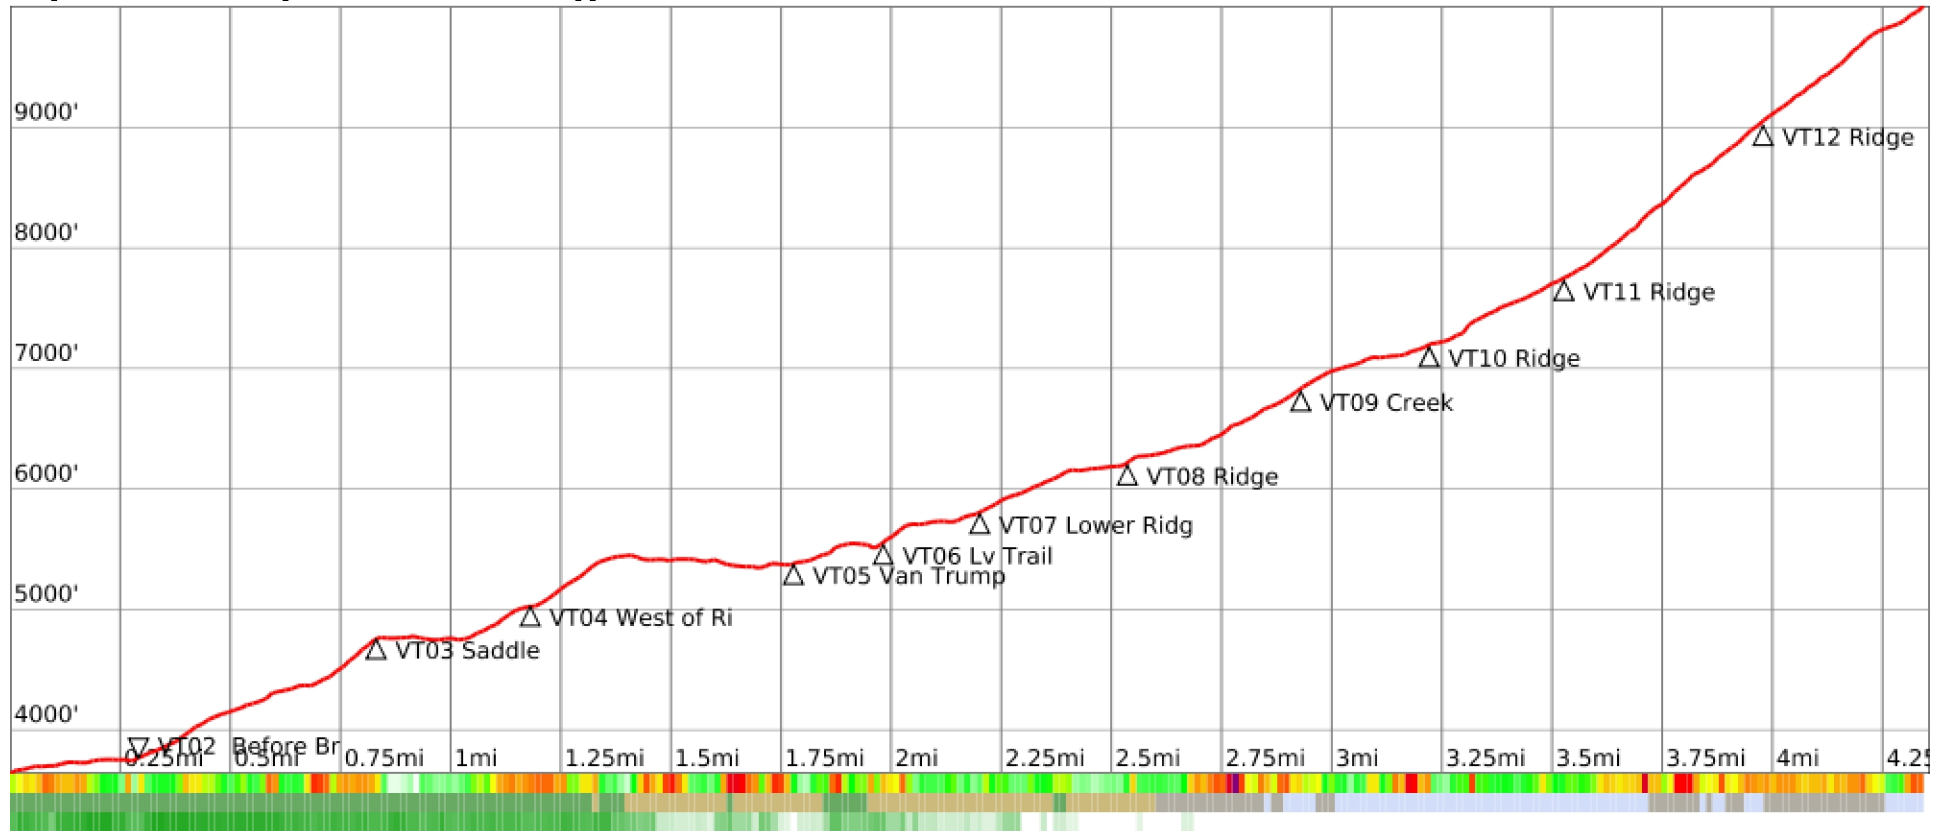

# Van Trump West

range 3635' to 10010' gain 6657' loss 282' exaggeration 1x

Slope Angle (top), Land Cover (middle), Tree Cover (bottom)

Min 3635'  
Avg 6170'  
Max 10010'  
Delta 6375'

Min 1°  
Avg 25°  
Max 47°

Forest 35%  
Shrub 25%  
Ice 23%  
Barren 18%