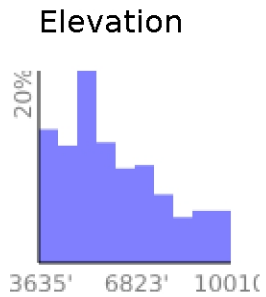

# Van Trump West

range 3635' to 10010' gain 6657' loss 282' exaggeration 1x

Slope Angle (top), Land Cover (middle), Tree Cover (bottom)

Min 3635'  
Avg 6170'  
Max 10010'  
Delta 6375'

Min 1°  
Avg 25°  
Max 47°