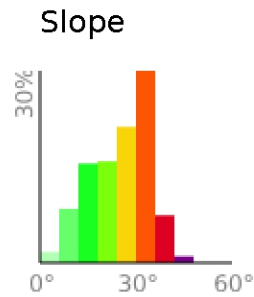

# Van Trump West

range 3635' to 10010' gain 6657' loss 282' exaggeration 1x

Slope Angle (top), Land Cover (middle), Tree Cover (bottom)

Min 3635'  
Avg 6170'  
Max 10010'  
Delta 6375'

Min 1°  
Avg 25°  
Max 47°

Forest 35%  
Shrub 25%  
Ice 23%  
Barren 18%