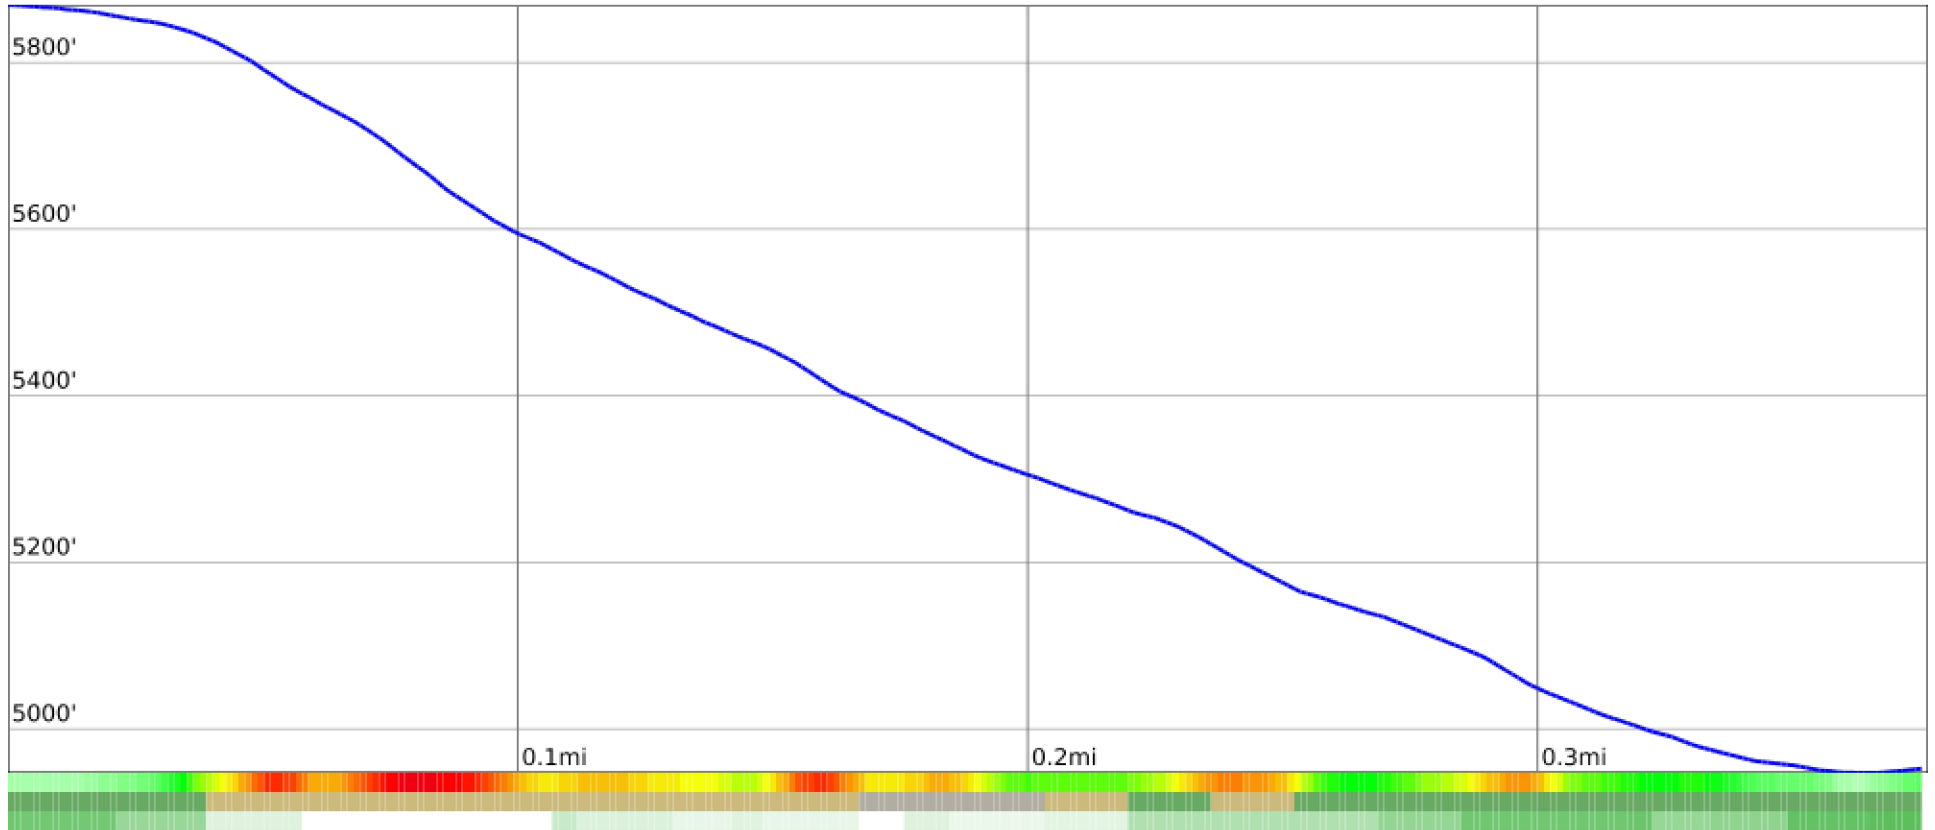

# NE Diamond Head

range 4944' to 5869' gain 3' loss 922' exaggeration 0.9x

Slope Angle (top), Land Cover (middle), Tree Cover (bottom)

Min 4947'  
 Avg 5369'  
 Max 5869'  
 Delta 922'

Min 6°  
 Avg 25°  
 Max 41°

Forest 48%  
 Shrub 43%  
 Barren 10%