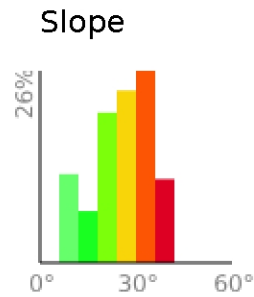

# NE Diamond Head

range 4944' to 5869' gain 3' loss 922' exaggeration 0.9x

Slope Angle (top), Land Cover (middle), Tree Cover (bottom)

Min 4947'  
 Avg 5369'  
 Max 5869'  
 Delta 922'

Min 6°  
 Avg 25°  
 Max 41°

Forest 48%  
 Shrub 43%  
 Barren 10%