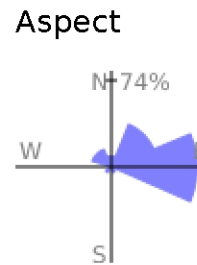

# NE Diamond Head

range 4944' to 5869' gain 3' loss 922' exaggeration 0.9x

Slope Angle (top), Land Cover (middle), Tree Cover (bottom)

Min 4947'  
 Avg 5369'  
 Max 5869'  
 Delta 922'

Min 6°  
 Avg 25°  
 Max 41°

Forest 48%  
 Shrub 43%  
 Barren 10%