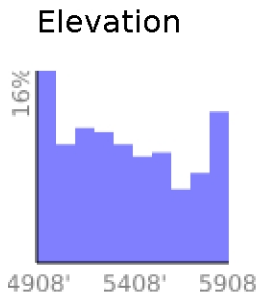

# NE Diamond Head

range 4944' to 5869' gain 3' loss 922' exaggeration 0.9x

Slope Angle (top), Land Cover (middle), Tree Cover (bottom)

Min 4947'  
 Avg 5369'  
 Max 5869'  
 Delta 922'

Min 6°  
 Avg 25°  
 Max 41°

Forest 48%  
 Shrub 43%  
 Barren 10%