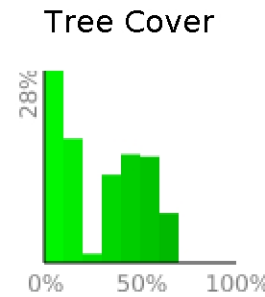

# NE Diamond Head

range 4944' to 5869' gain 3' loss 922' exaggeration 0.9x

Slope Angle (top), Land Cover (middle), Tree Cover (bottom)

Min 4947'  
 Avg 5369'  
 Max 5869'  
 Delta 922'

Min 6°  
 Avg 25°  
 Max 41°

Forest 48%  
 Shrub 43%  
 Barren 10%