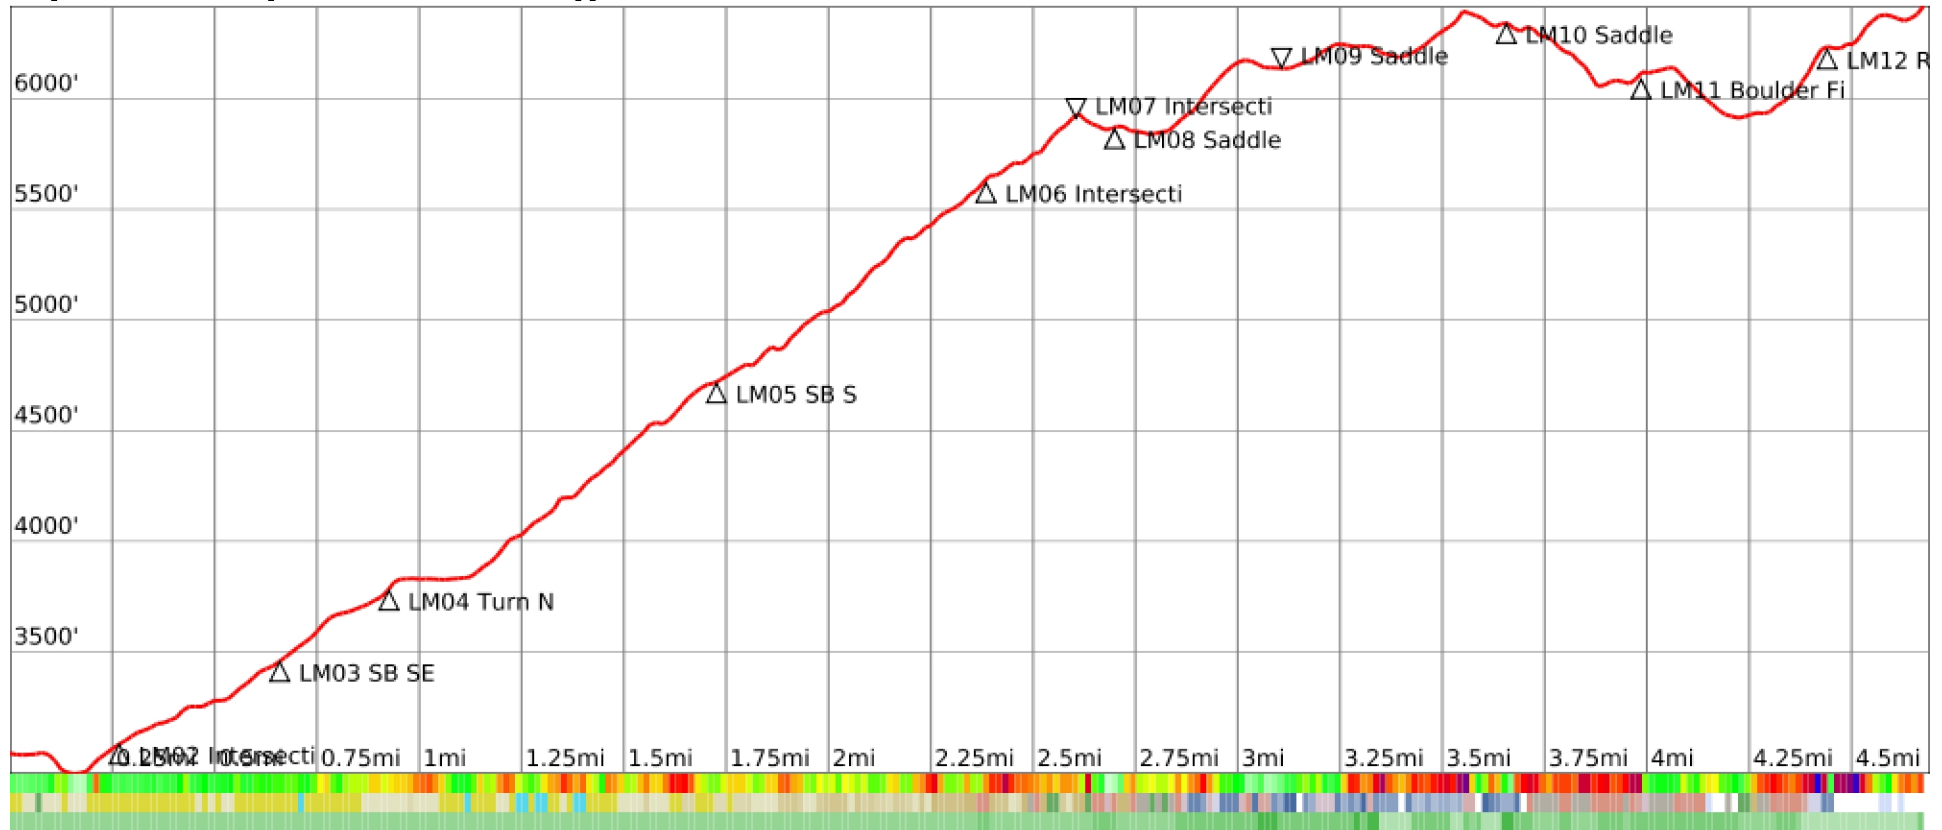

Longfellow Mountain

range 2946' to 6417' gain 4380' loss 1001' exaggeration 2.9x

Slope Angle (top), Land Cover (middle), Tree Cover (bottom)