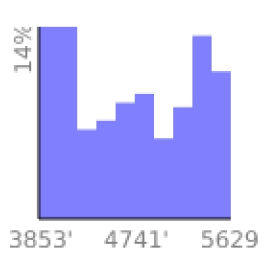

North Ridge

range 3852' to 5627' gain 16' loss 1791' exaggeration 1.2x

Slope Angle (top), Land Cover (middle), Tree Cover (bottom)

Elevation

Min 3853'
 Avg 4711'
 Max 5629'
 Delta 1776'

Slope

Min 6°
 Avg 26°
 Max 49°

Aspect

Tree Cover

Land Cover

Forest 100%