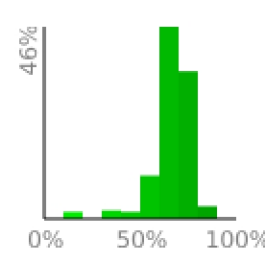

North Ridge

range 3852' to 5627' gain 16' loss 1791' exaggeration 1.2x

Slope Angle (top), Land Cover (middle), Tree Cover (bottom)

Elevation

Min 3853'
 Avg 4711'
 Max 5629'
 Delta 1776'

Slope

Min 6°
 Avg 26°
 Max 49°

Aspect

Tree Cover

Land Cover

Forest 100%