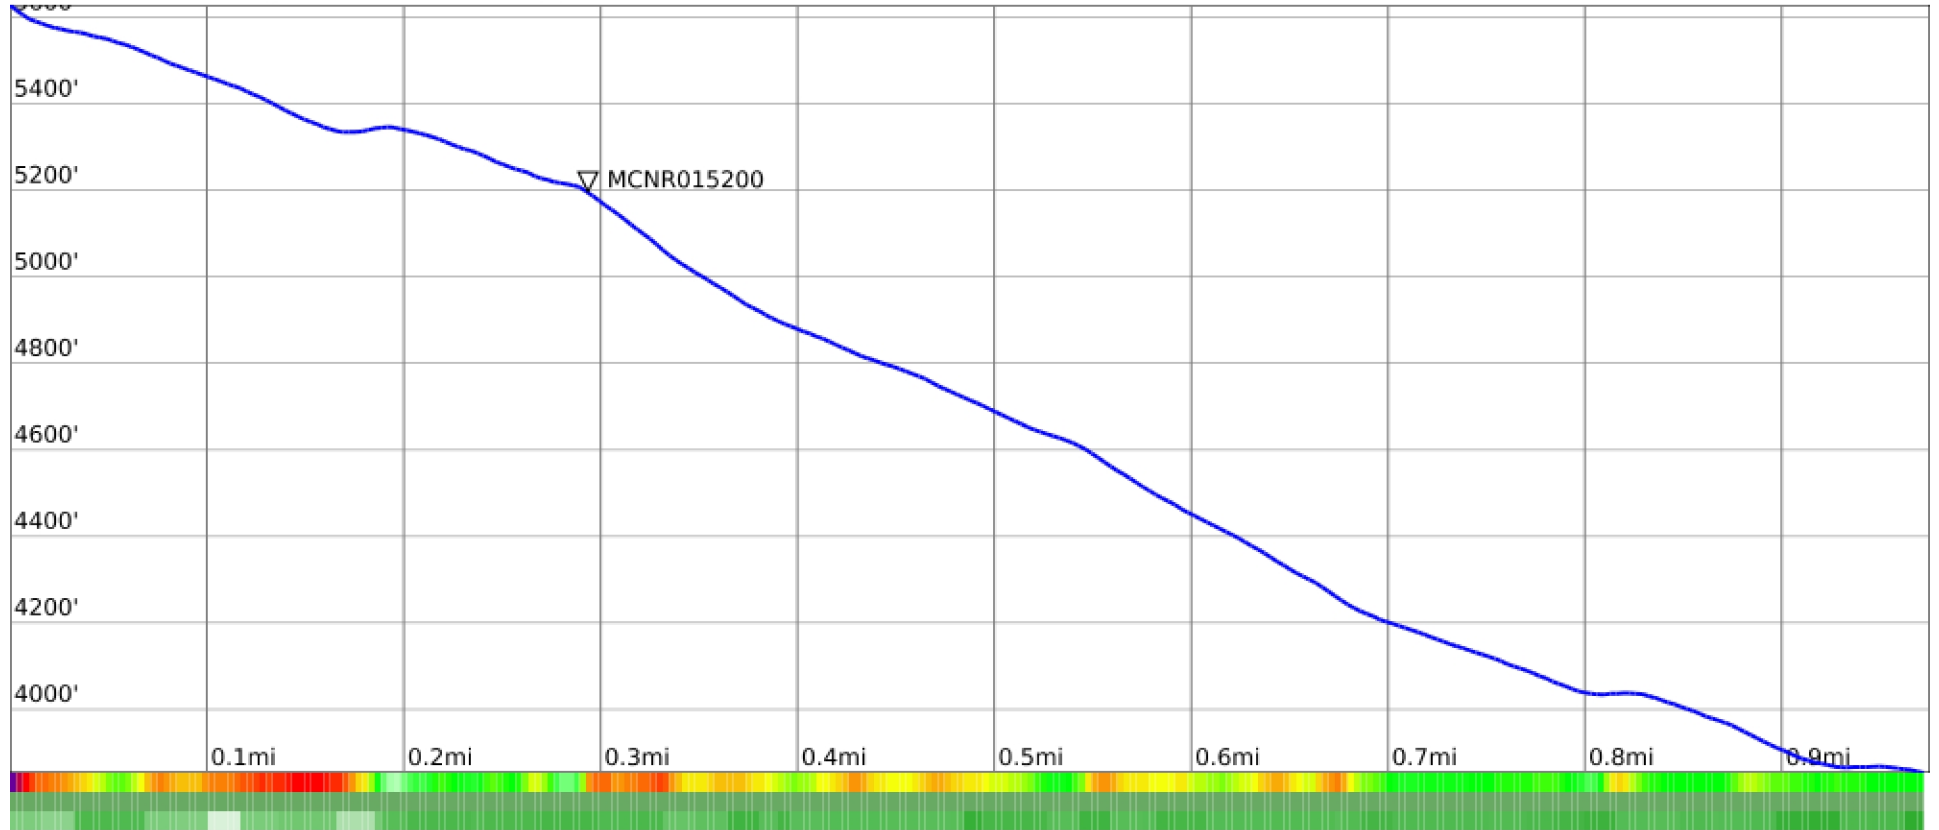

North Ridge

range 3852' to 5627' gain 16' loss 1791' exaggeration 1.2x

Slope Angle (top), Land Cover (middle), Tree Cover (bottom)

Elevation

Min 3853'
 Avg 4711'
 Max 5629'
 Delta 1776'

Slope

Min 6°
 Avg 26°
 Max 49°

Aspect

Tree Cover

Land Cover

Forest 100%