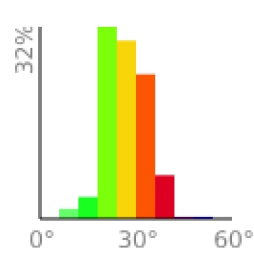

North Ridge

range 3852' to 5627' gain 16' loss 1791' exaggeration 1.2x

Slope Angle (top), Land Cover (middle), Tree Cover (bottom)

Elevation

Min 3853'
 Avg 4711'
 Max 5629'
 Delta 1776'

Slope

Min 6°
 Avg 26°
 Max 49°

Aspect

Tree Cover

Land Cover

Forest 100%