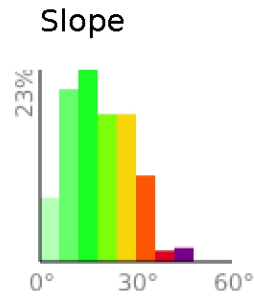

Union-Jove Peaks

range 3169' to 6014' gain 3524' loss 679' exaggeration 3x

Slope Angle (top), Land Cover (middle), Tree Cover (bottom)

Min 3169'
Avg 4206'
Max 6014'
Delta 2844'

Min 3°
Avg 18°
Max 44°

Forest 59%
Developed 29%
Shrub 11%