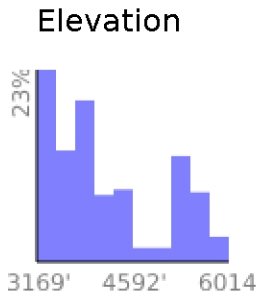

Union-Jove Peaks

range 3169' to 6014' gain 3524' loss 679' exaggeration 3x

Slope Angle (top), Land Cover (middle), Tree Cover (bottom)

Min 3169'
Avg 4206'
Max 6014'
Delta 2844'

Min 3°
Avg 18°
Max 44°

Forest 59%
Developed 29%
Shrub 11%