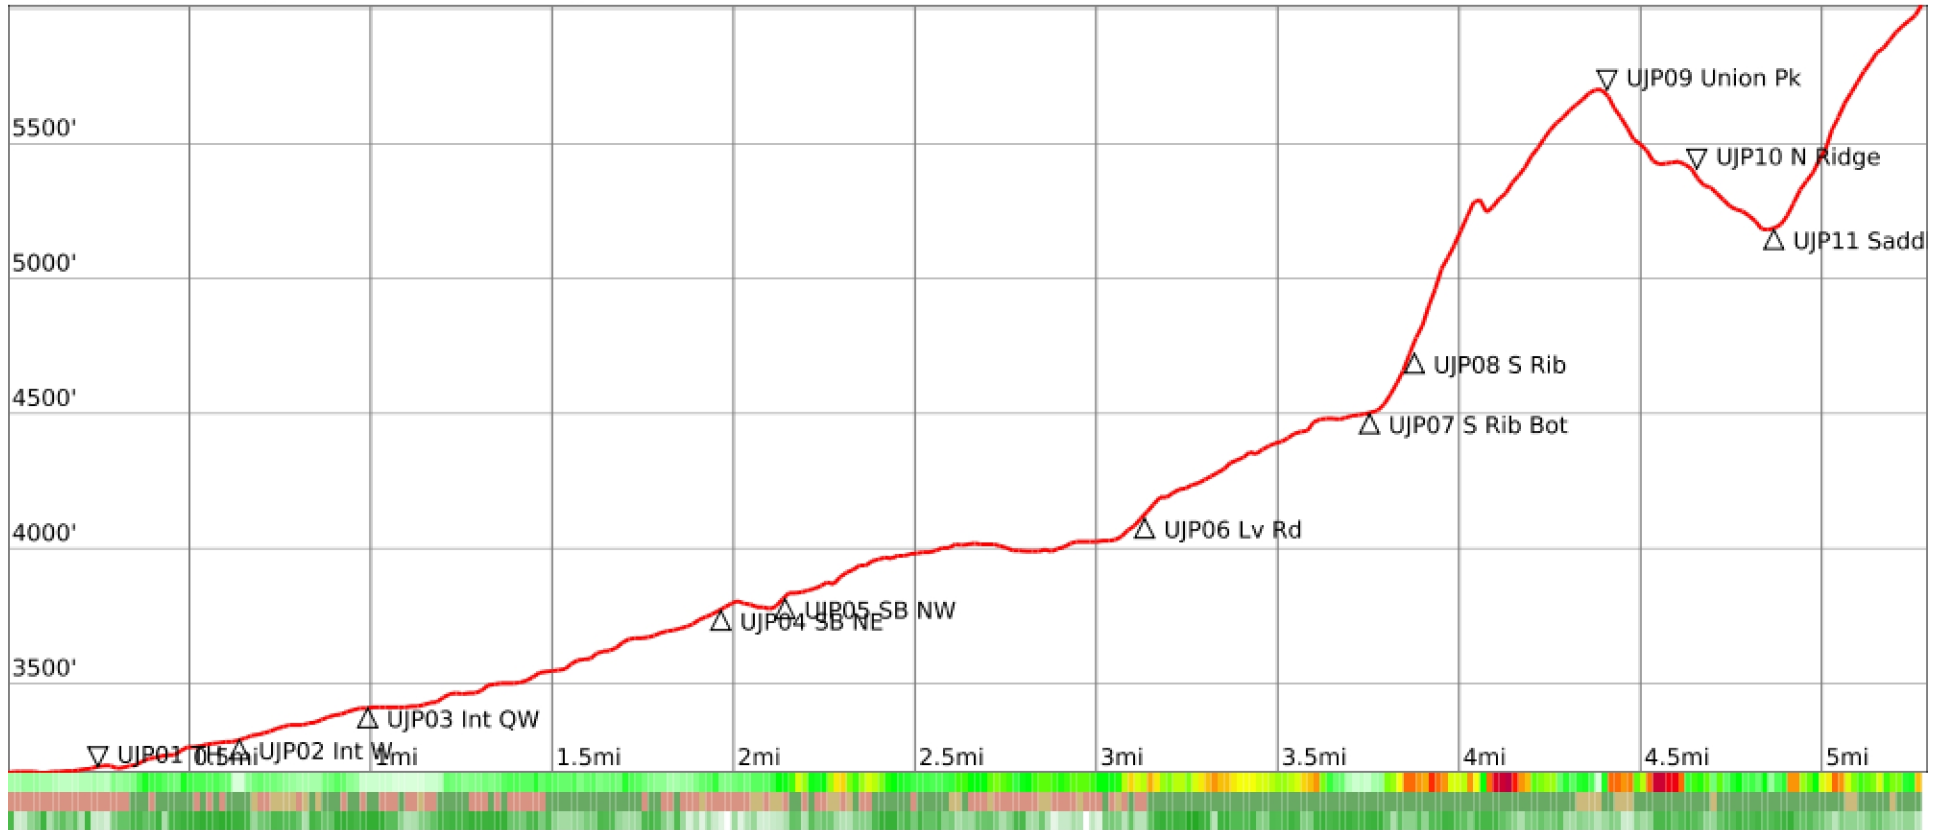

Union-Jove Peaks

range 3169' to 6014' gain 3524' loss 679' exaggeration 3x

Slope Angle (top), Land Cover (middle), Tree Cover (bottom)

Min 3169'
Avg 4206'
Max 6014'
Delta 2844'

Min 3°
Avg 18°
Max 44°

Forest 59%
Developed 29%
Shrub 11%