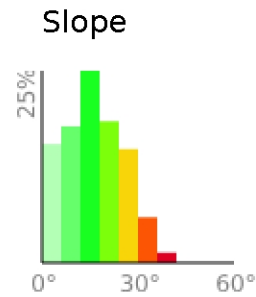

RR

range 2549' to 4964' gain 2707' loss 302' exaggeration 2.8x

Slope Angle (top), Land Cover (middle), Tree Cover (bottom)

Min 2549'
Avg 3128'
Max 4966'
Delta 2417'

Min 0°
Avg 16°
Max 39°

Land Cover

- Forest 48%
- Developed 43%
- Shrub 9%