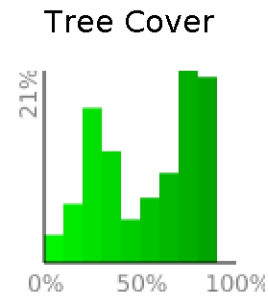

RR

range 2549' to 4964' gain 2707' loss 302' exaggeration 2.8x

Slope Angle (top), Land Cover (middle), Tree Cover (bottom)

Min 2549'
Avg 3128'
Max 4966'
Delta 2417'

Min 0°
Avg 16°
Max 39°

Land Cover

- Forest 48%
- Developed 43%
- Shrub 9%