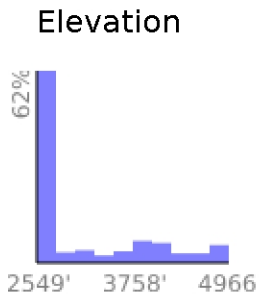

RR

range 2549' to 4964' gain 2707' loss 302' exaggeration 2.8x

Slope Angle (top), Land Cover (middle), Tree Cover (bottom)

Min 2549'
Avg 3128'
Max 4966'
Delta 2417'

Min 0°
Avg 16°
Max 39°

Land Cover

- Forest 48%
- Developed 43%
- Shrub 9%