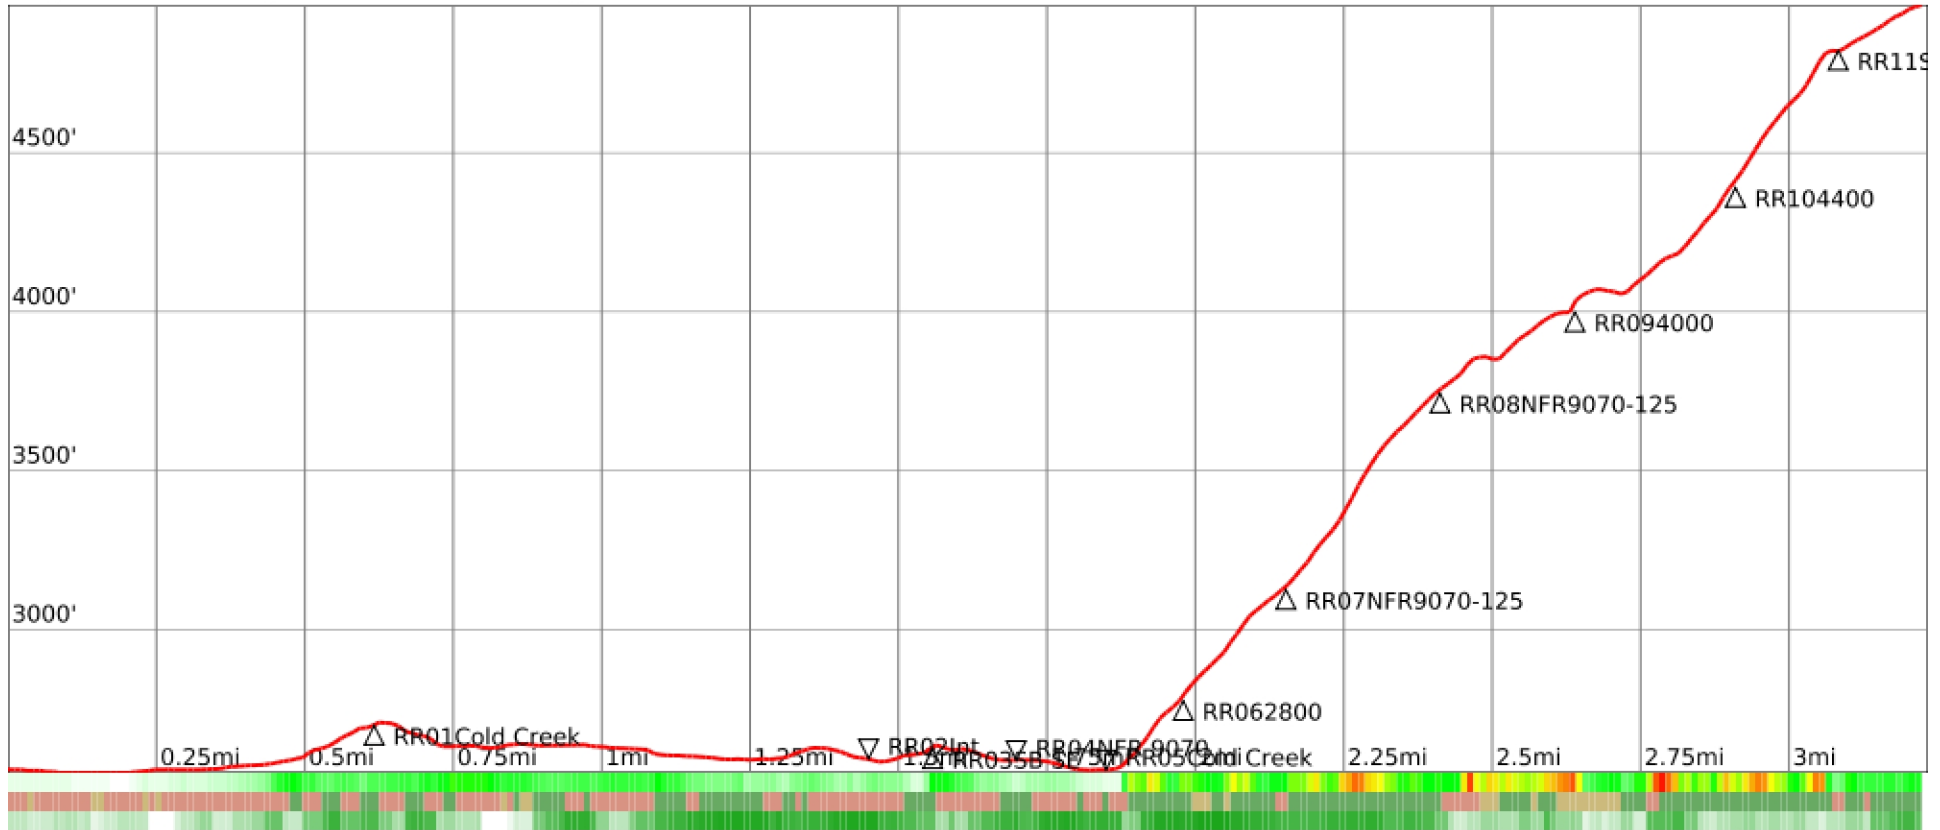

RR

range 2549' to 4964' gain 2707' loss 302' exaggeration 2.8x

Slope Angle (top), Land Cover (middle), Tree Cover (bottom)

Min 2549'
Avg 3128'
Max 4966'
Delta 2417'

Min 0°
Avg 16°
Max 39°

Land Cover

- Forest 48%
- Developed 43%
- Shrub 9%